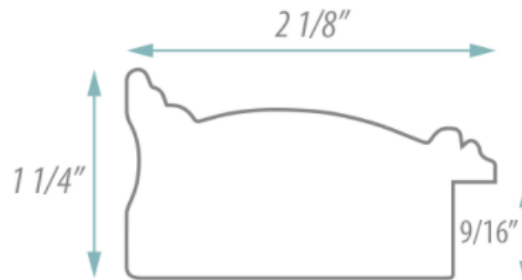

SPECIFICATION SHEET

FRAMED MIRROR

MODEL#: FM 80961-18X40

FRAMED MIRRORS COLLECTION

FEATURES:

- ONE 18X40" HIGH RESOLUTION SILVER PLATE GLASS MIRROR SIZE W/ DECORATIVE FRAME.
- "WALL HUGGER" HANGER FOR MOUNTING INCLUDED.
- STANDARD MOUNTING STYLE IS VERTICAL. FOR HORIZONTAL, PLEASE SPECIFY WHEN ORDERING.
- PACKED IN FOUR WALL (FOLDED DOUBLE WALL) CORRUGATION.
- STYLE: CLASSIC
- COLOR: CHERRY/MAHOGANY
- FINISH: VENEER/ WOOD TONES

MIRROR FINISHES:

- FLAT POLISHED EDGE
- BEVELED EDGE

OVERALL SIZE DIMENSION: 22 1/4" WIDE X 44 1/4" HIGH X 1 1/4" DEEP